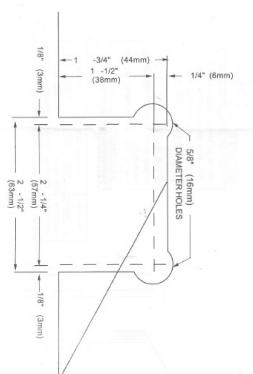

PRODUCT SHEET

Description:

Shower Hinge "Turku" 90DG, CPL, Offset Back Plate, 6-10mm Glass Thickness, W/Angle Adjustment Function & 25DG, Return Function, Brass Material, Straight Edges

Item number:

15.24.224-0

Units	Box	Carton	HS Code	Barcode
Pcs.	1	20	8302100090	 5704866061377

SISO A/S

Mileparken 11
DK-2740 Skovlunde
Denmark
VAT: DK 24786013

Phone +45 45 830 900

www.siso.dk
siso@siso.dk

Danske Bank
Nytorv Branch
Copenhagen
SWIFT: DABADKKK

Account no.
4180 3112 112936
IBAN Account
DK7230003112112936